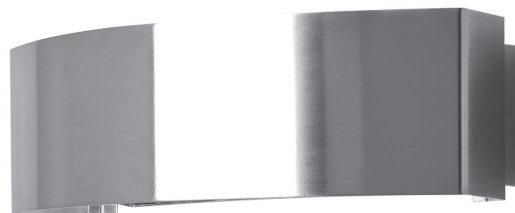

SK

SK 24

H 5 L 19 Sp. 7,5
R7s 78 1x Max 80W

SK 25

H 5 L 40,5 Sp. 9,5
R7s 78 2x Max 80W

CR Cromo
NS Nichel Satinato
BO Bianco opaco

IP 20