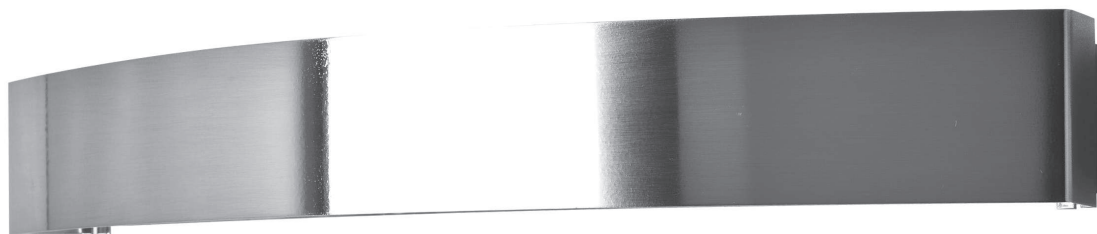

SK

SK 24

H 5 L 19 Sp. 7,5
R7s 78 1x Max 80W

SK 25

H 5 L 40,5 Sp. 9,5
R7s 78 2x Max 80W

CR Cromo
NS Nichel Satinato
BO Bianco opaco

IP 20