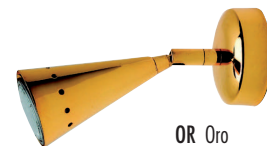

PLUTO / FS1
SP 18 D 8
1x GU 10 Max 50 W

OR Oro