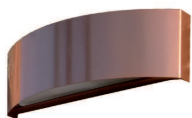

LAMPADE DA ESTERNO

Marina
pag. 108