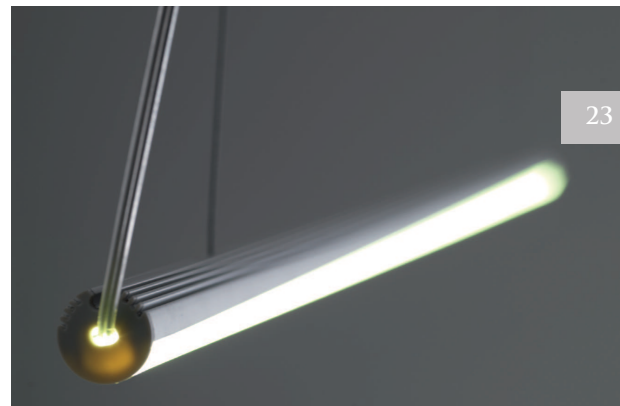

La Struttura, realizzata in ottone, è facilmente modellabile.

WineLed S18

WineLed S27

WineLed S9

WineLed S9	L 40/60 - H 160	Base Ø 14,5	Led 9x1,2 W - 3000 K - 9x120 lm - Driver Incluso
WineLed S12	L 60/100 - H 160	Base Ø 19,5	Led 12x1,2 W - 3000 K - 12x120 lm - Driver Incluso
WineLed S18	L 60/100 - H 160	Base Ø 19,5	Led 18x1,2 W - 3000 K - 18x120 lm - Driver Incluso
WineLed S27	L 150/120 - H 200	Base Ø 19,5	Led 27x1,2 W - 3000 K - 27x120 lm - Driver Incluso
WineLed A9	L 40/60 - H 30/50	Base L 18 H 8	Led 9x1,2 W - 3000 K - 9x120 lm - Driver Incluso
WineLed PL9	L 40/60 - H 30/50	Base Ø 14,5	Led 9x1,2 W - 3000 K - 9x120 lm - Driver Incluso
WineLed LM9	L 40/60 - H 30/50	Base Ø 17,0	Led 9x1,2 W - 3000 K - 9x120 lm - Driver Incluso

# STRIM LED

STRIM 100 DUO

STRIM 100 L 100 x 2 - H 130 Base 25 x 6,5 Led 19,2 W - 3000 K - 1000 lm - Alimentatore Incluso

STRIM 100 DUO 2-L 100 x 2 - H 130 Base 27 x 10,5 Led 2 x 19,2 W - 3000 K - 2000 lm - Alimentatore Incluso