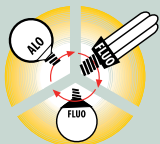

RU Ruggine

AS Alluminio Satinato