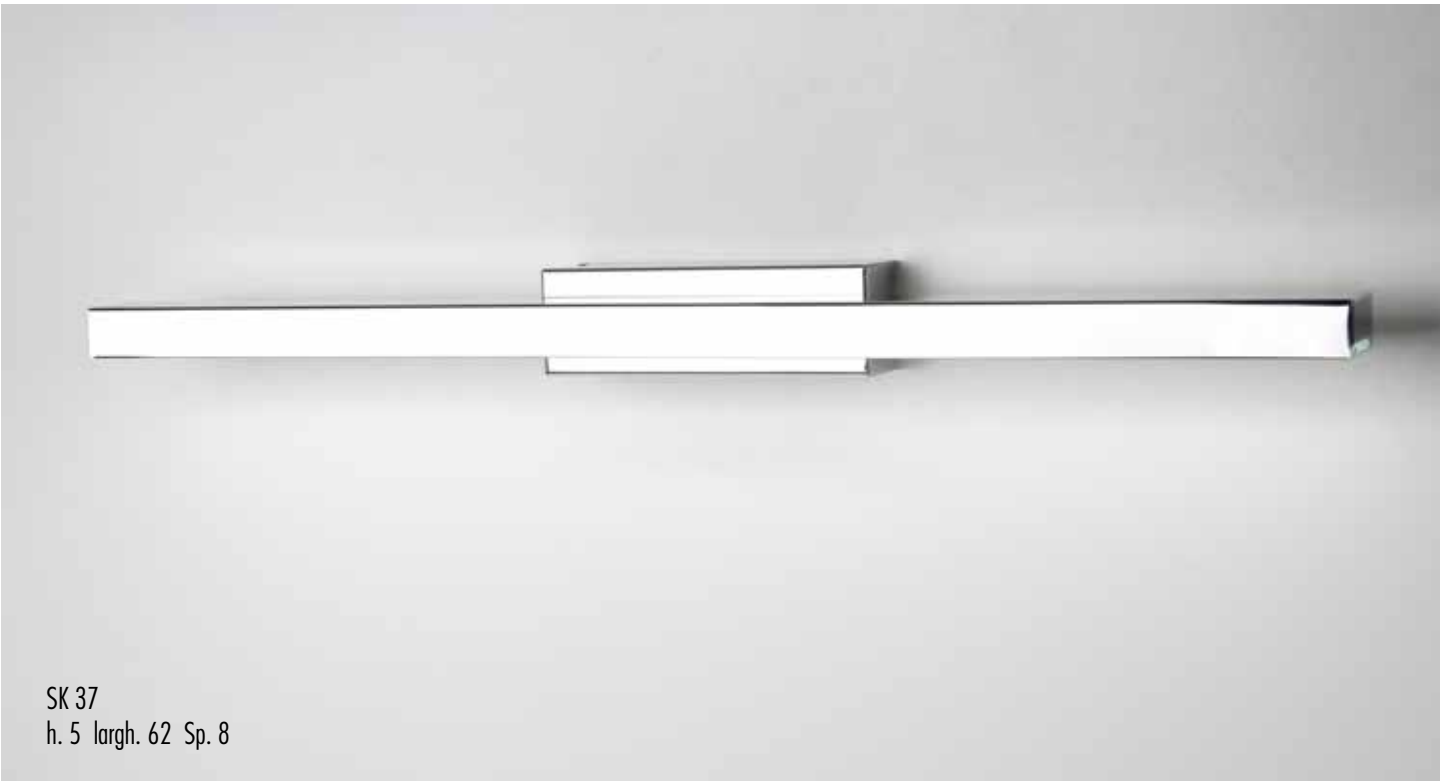

SK 37
h. 5 largh. 62 Sp. 8

Led 1x1280 LM - 10,5 W - 3000K - **A+**
Driver Incluso