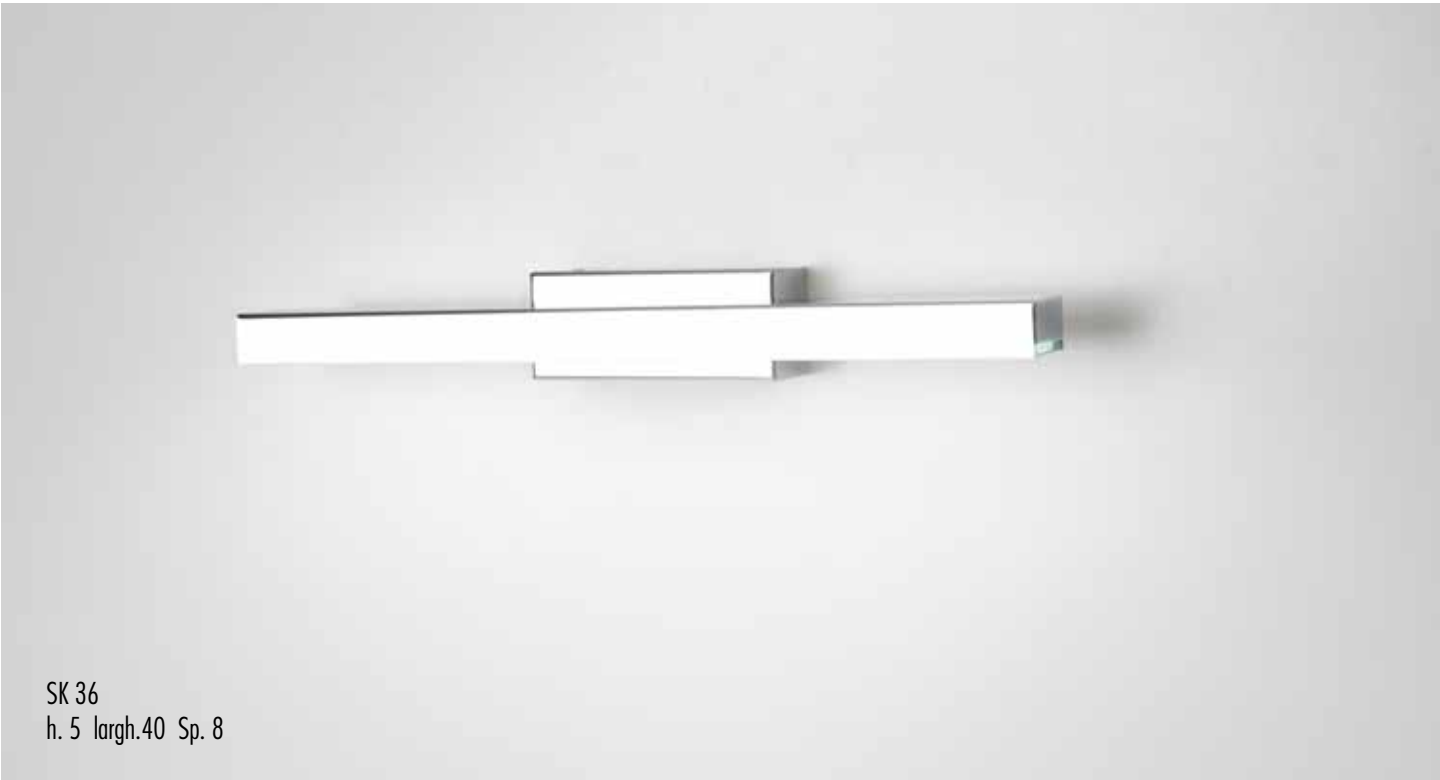

SK 36
h. 5 largh. 40 Sp. 8

Led 1x1200 LM - 8,6 W - 3000K - **A+**
Driver Incluso

IP 40